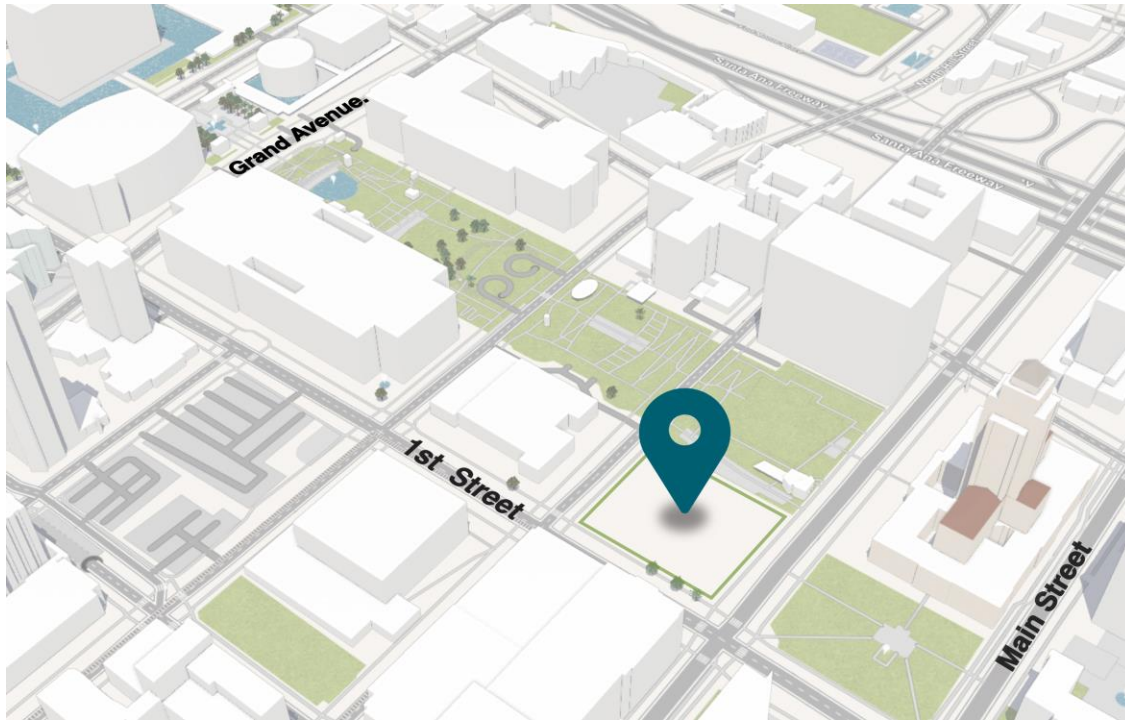

What is *El Corazón Art Park*

- **A Community Gathering Space.** An outdoor gathering space integrating youth sports programming, wellness activations, healing, art, and culture.
- **Connecting Through Culture.** From exhibitions of international artists together with local Los Angeles art, to commissioned works of art: *El Corazón Art Park* centers community and invites use of this space for healing, wellness, and movement.
- Picture an environment, featuring public sculptures, installations and performances, video projections, an art gallery with exhibitions, and community arts programming for both recreation and creative experiences.

Location

- Located in Civic Center, Downtown
- Owned by City of Los Angeles / Department of Recreation and Parks
- Adjacent to Grand Park and City Hall
- One block from L.A. Metro Station

Location

Context

- 1. MOCA
- 2. BROAD MUSEUM
- 3. THE GEFFEN
- 4. HAUSER WIRTH GALLERY
- 5. SCI-ARC
- 6. JAPANESE AMERICAN NATIONAL MUSEUM

LOS ANGELES STREET CAR
(PROPOSED)

ARTS DISTRICT - Google Maps

Family of Parks

CITY HALL PARK

BROAD MUSEUM PLAZA

DISNEY CONCERT HALL

SPRING STREET PARK

GRAND PARK

POLICE HEADQUARTERS

PERSHING SQUARE

ARTS DISTRICT PARK

Site Conditions