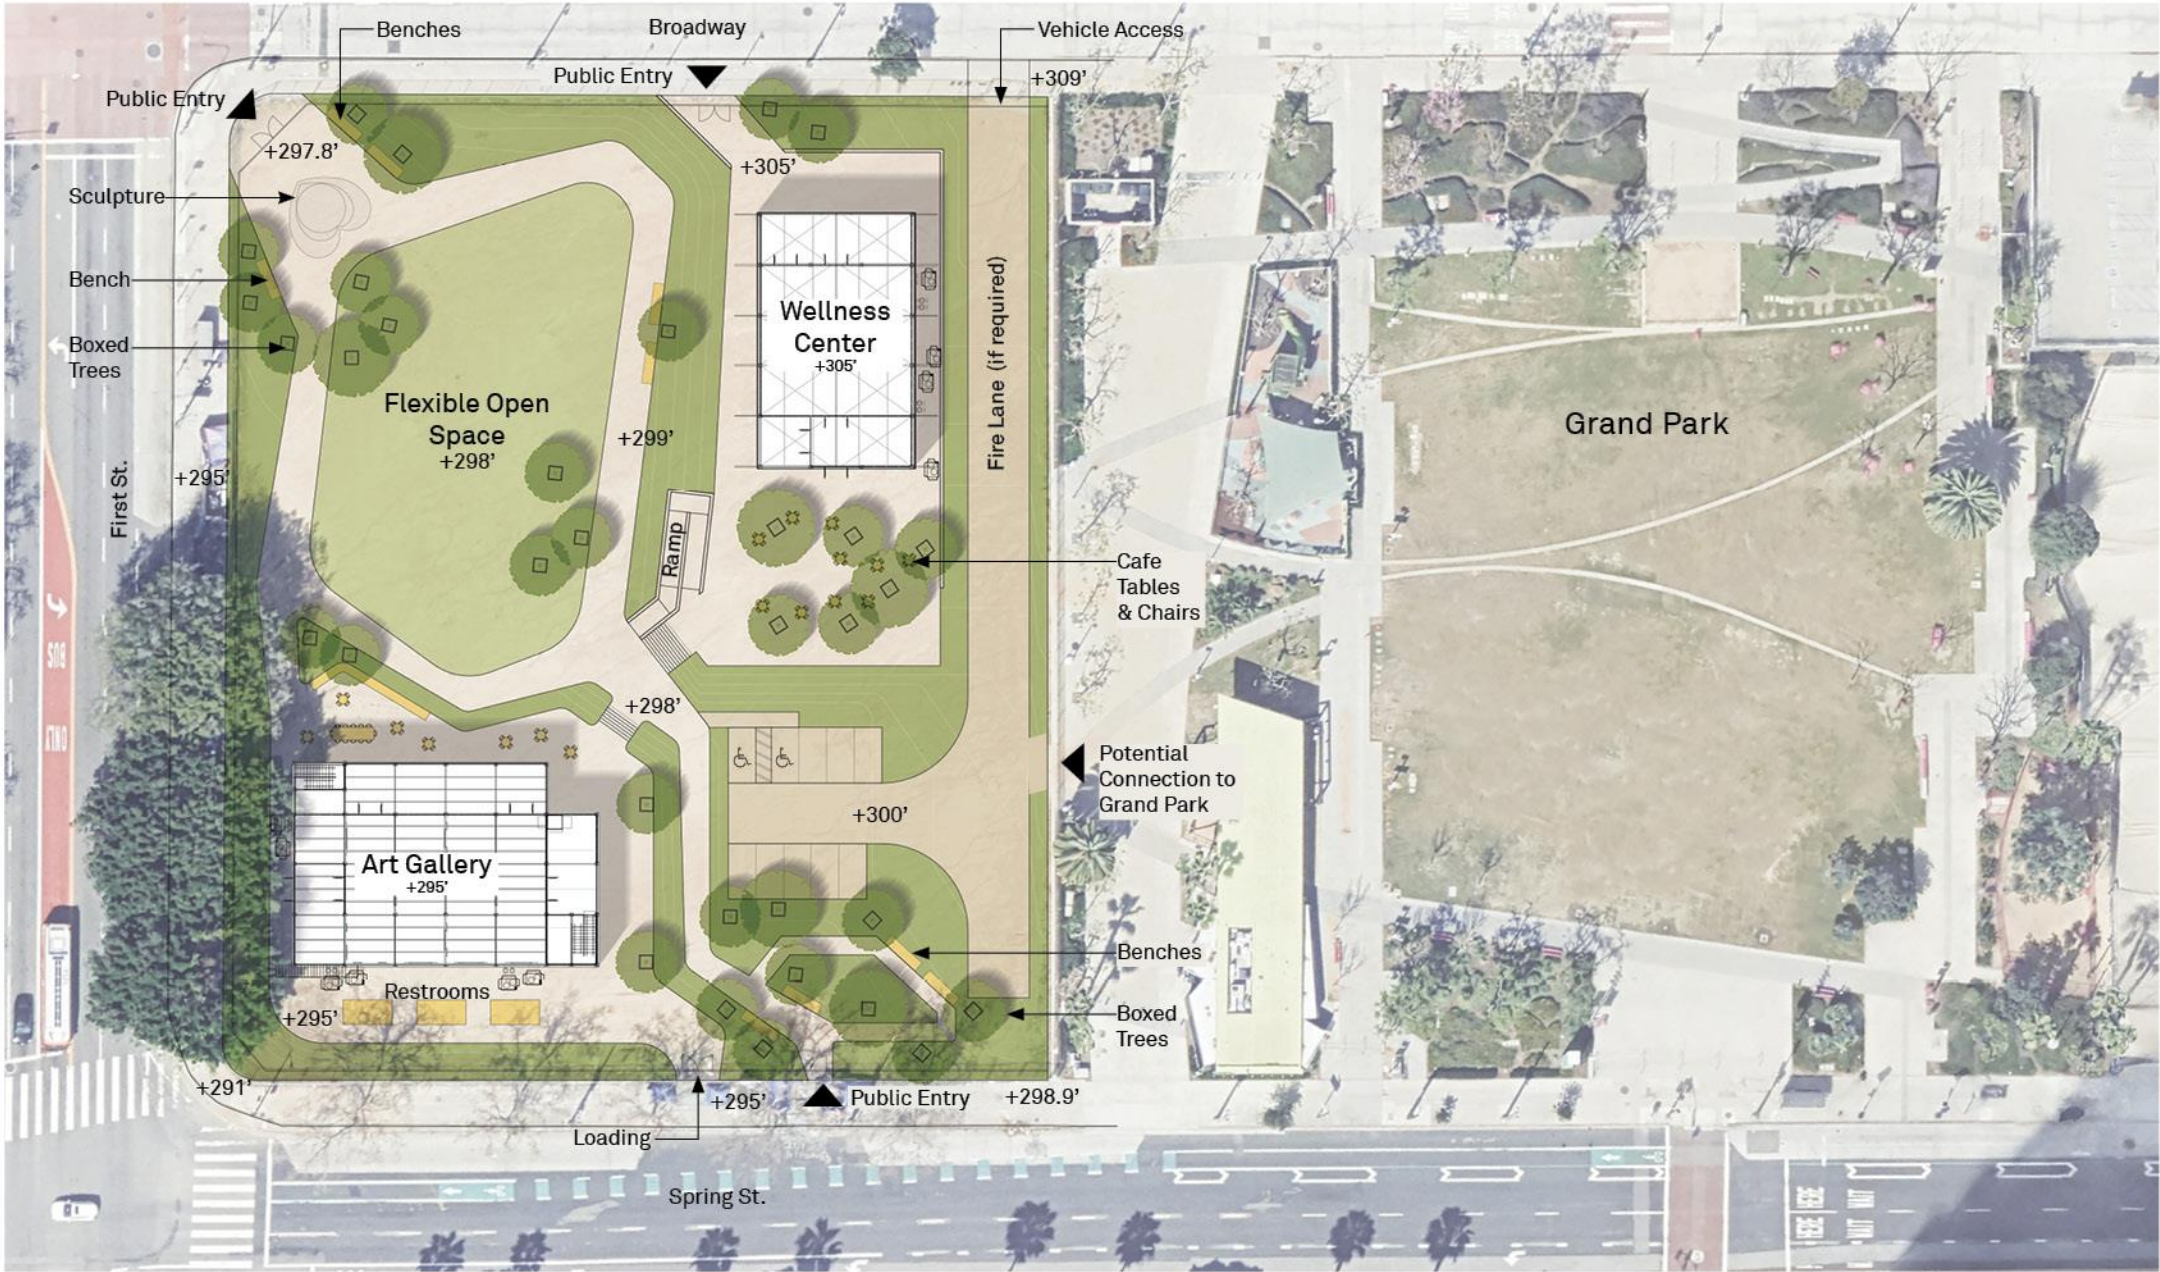

What is *El Corazón Art Park*

- **A Community Gathering Space.** An outdoor gathering space integrating youth sports programming, wellness activations, healing, art, and culture.
- **Connecting Through Culture.** From exhibitions of international artists together with local Los Angeles art, to commissioned works of art: *El Corazón Art Park* centers community and invites use of this space for healing, wellness, and movement.
- Picture an environment, featuring public sculptures, installations and performances, video projections, an art gallery with exhibitions, and community arts programming for both recreation and creative experiences.

Adjacencies

Grand Park trash enclosure

Bus shelter

Continuous curb

Fence at Grand Park

Raised utilities

Bus shelter

Site Plan

Preliminary Tree Plan

QE Quercus engelmannii / Engelmann Oak

Mature Tree

Box example

TE Tristiana laurina 'Elegance' / Water Gum

Mature Tree

Box example

TT Tipuana tipu / Tipu Tree