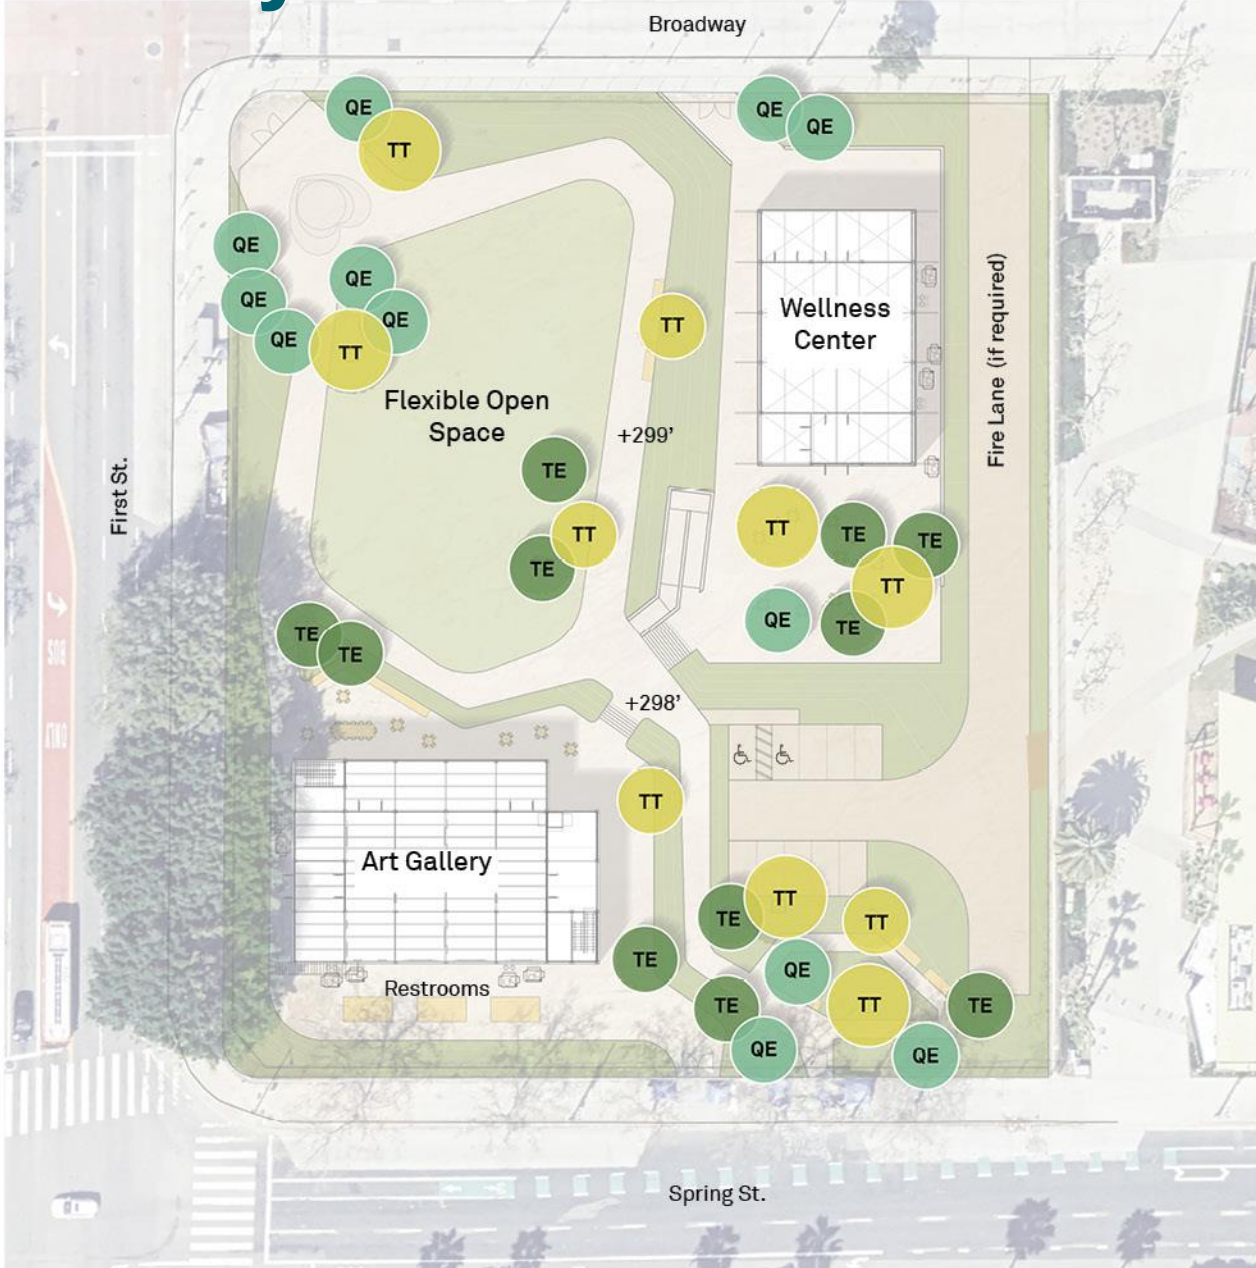

BROAD MUSEUM PLAZA

DISNEY CONCERT HALL

SPRING STREET PARK

GRAND PARK

POLICE HEADQUARTERS

PERSHING SQUARE

ARTS DISTRICT PARK

Site Conditions

Adjacencies

Grand Park trash enclosure

Bus shelter

Continuous curb

Fence at Grand Park

Raised utilities

Bus shelter

Site Plan

Preliminary Tree Plan

QE Quercus engelmannii / Engelmann Oak

Mature Tree

Box example

TE Tristiana laurina 'Elegance' / Water Gum

Mature Tree

Box example

TT Tipuana tipu / Tipu Tree

Mature Tree

Box example

* Tree species will be reviewed with Urban Forestry

Wellness at *El Corazón* Art Park

Wayne Alaniz Healy
Incomplete Pass, 2004
Monoprint
AltaMed Art Collection

Materiality

1st & Broadway Entry View