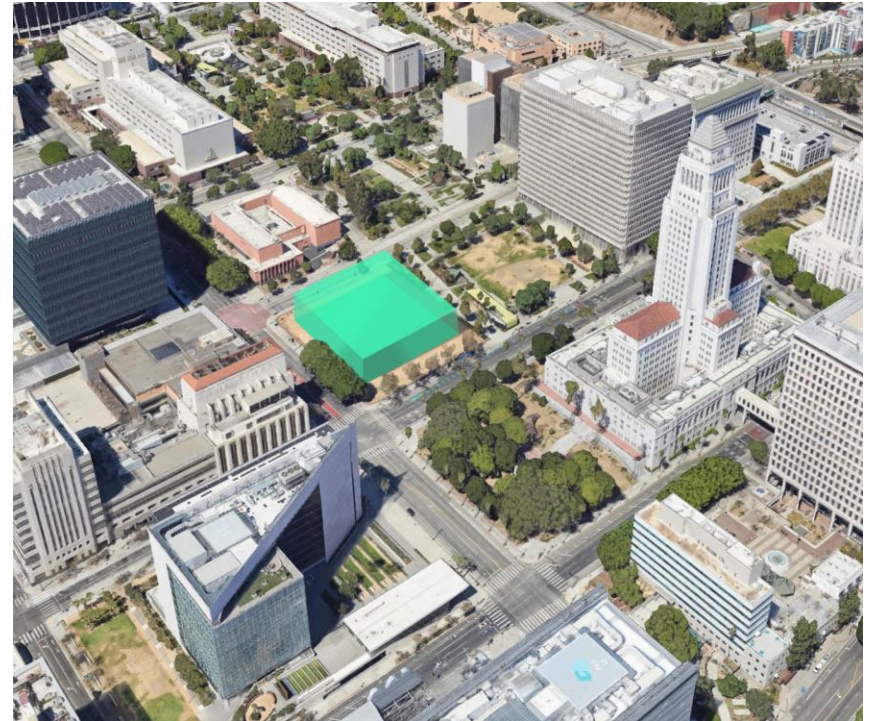

Location

- Located in Civic Center, Downtown
- Owned by City of Los Angeles / Department of Recreation and Parks
- Adjacent to Grand Park and City Hall
- One block from L.A. Metro Station